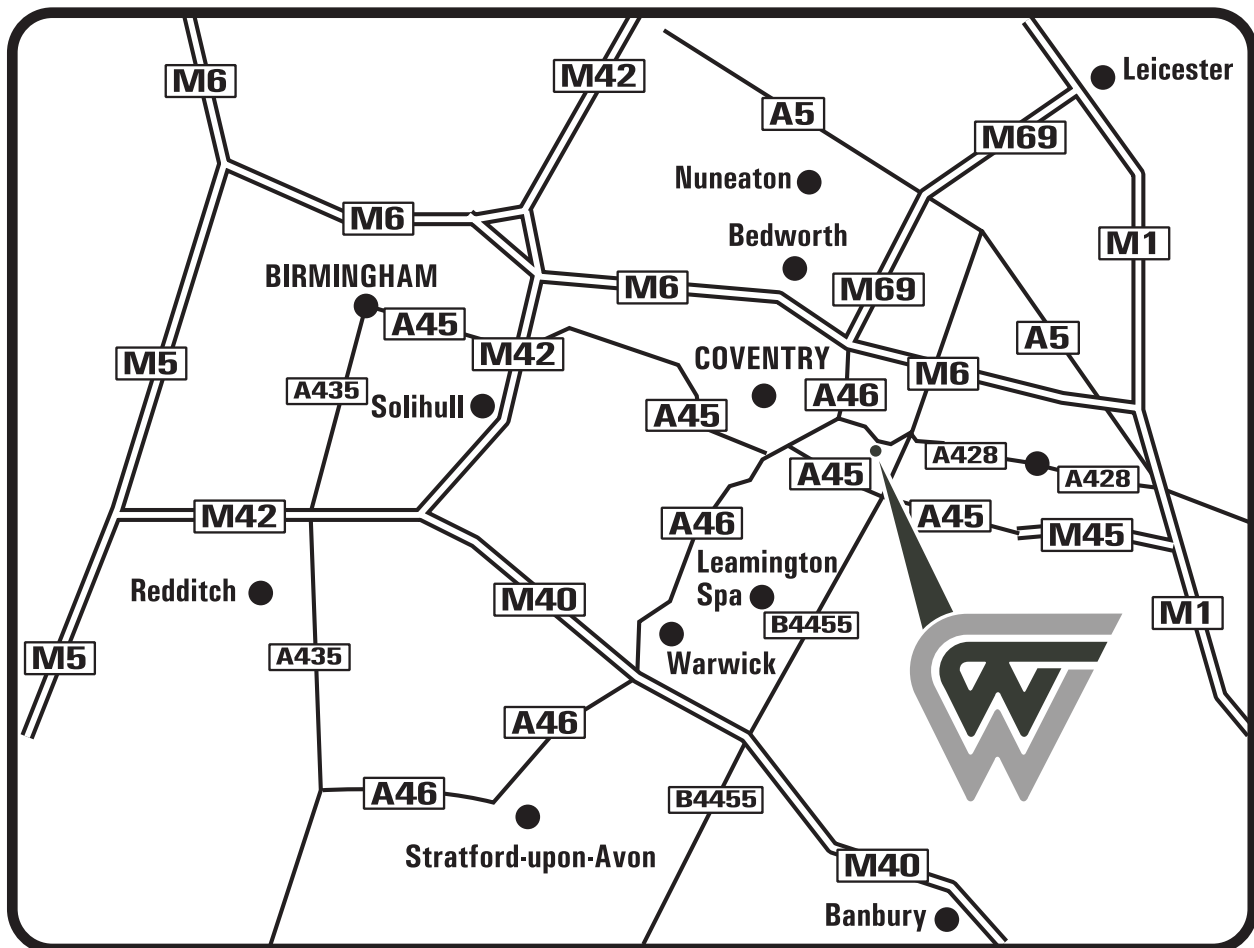

**WOODCROFT
ENGINEERING
COMPANY LIMITED**

Rugby Road • Brandon
Nr. Coventry
CV8 3GG • England

Tel: +44 (0) 24 7654 2285

Tel: +44 (0) 24 7654 2286

Fax: +44 (0) 24 7654 2615

Email: info@weltd.co.uk

Web: www.weltd.co.uk